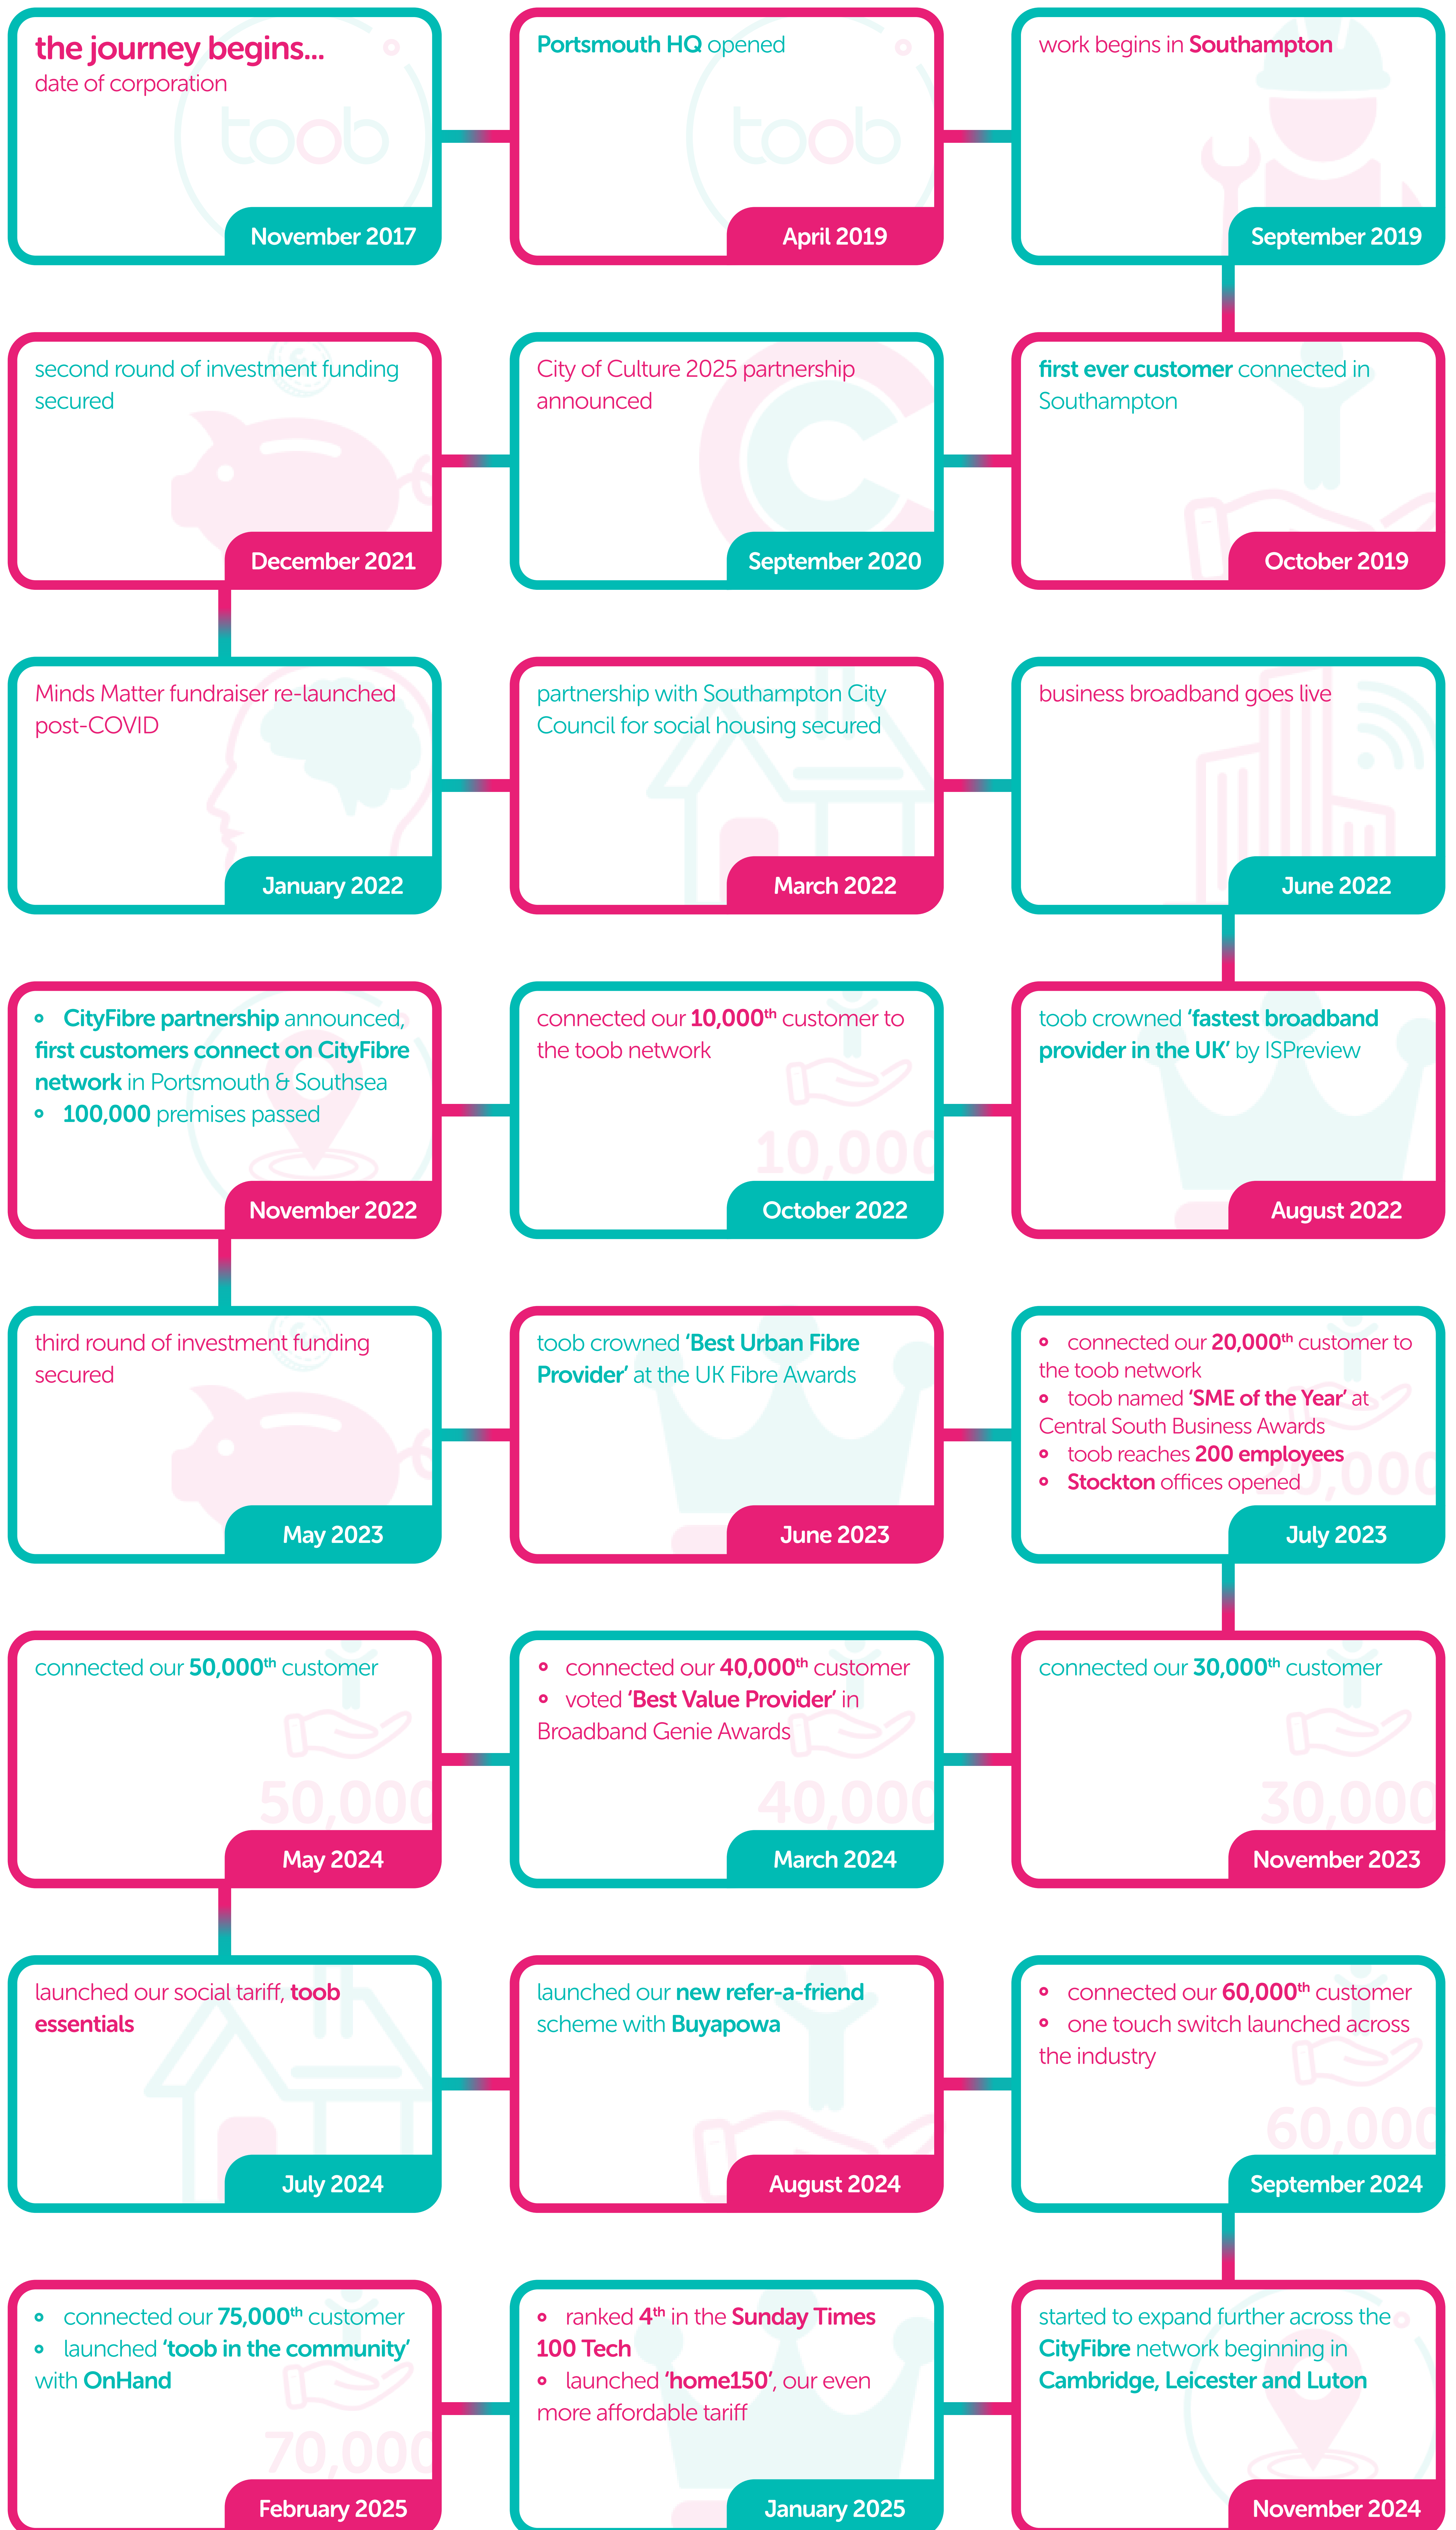

toob timeline

area releases

2019

- Southampton

2022

- Aldershot
- Camberley & Frimley
- Portsmouth & Southsea

2023

- Blackwater & Yateley
- Bournemouth, Christchurch & Poole
- Brighton & Worthing
- Eastleigh & Chandler's Ford
- Fareham
- Farnborough
- Gosport & Lee-on-the-Solent
- Havant
- Woking

2024

- Bognor Regis
- Bracknell
- Cambridge
- Chichester
- Leicester
- Locks Heath
- Luton
- Maidenhead
- Reading
- Slough
- Waterlooville

2025

- Bury St. Edmunds
- Chatham & Gillingham
- Coventry
- Derby
- Eastbourne
- Great Yarmouth
- Hastings
- Ipswich
- Kettering
- Lincoln
- Loughborough
- Lowestoft
- Milton Keynes
- Northampton
- Norwich
- Nottingham
- Peterborough
- Rugby
- Warwick & Leamington Spa
- Wellingborough

 - toob

 - CityFibre